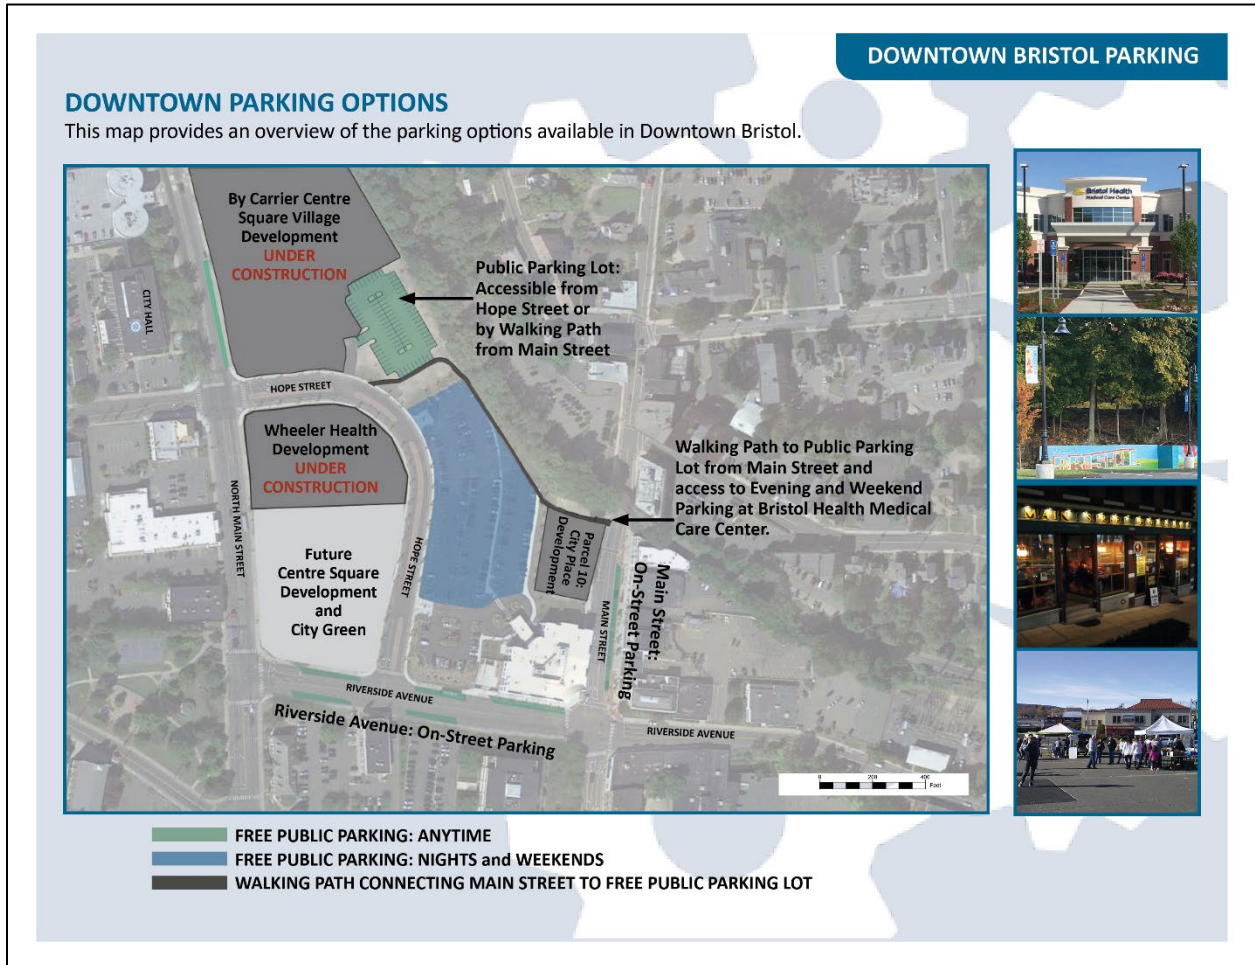

“With the multiple projects coming together all at once it is important that visitors to the downtown area be informed of where they can park for easy access to businesses along Main Street, and North Main Street,” stated Mayor Caggiano.

By Carrier has completed the purchase of the entire parcel facing North Main Street between Hope Street and McDonalds. Construction is underway for Phase I, eliminating the empty lot that was being used for parking across the street from City Hall and the Bristol Police Station. In addition, the repurchase of Parcel 10 facing Main Street has been completed and will not be available for parking once construction begins.

“The Economic & Community Development team has created a public parking map to provide visitors to the downtown area with information where they can park on a weekday, at night, and on weekends,” stated Justin Malley, Executive Director of Economic and Community Development. “The community is encouraged to continue to visit the downtown area restaurants, businesses, and the weekly seasonal Farmers Market while construction in downtown continues, and we want to make it as easy as possible to find parking.”

The map is conveniently posted and can be downloaded from the Bristol All Heart website at: <https://www.bristolallheart.com>.

See map on next page.

Photo Attached:

The Downtown Bristol Parking map which provides visitors to downtown Bristol information for the many options available for parking while construction continues.